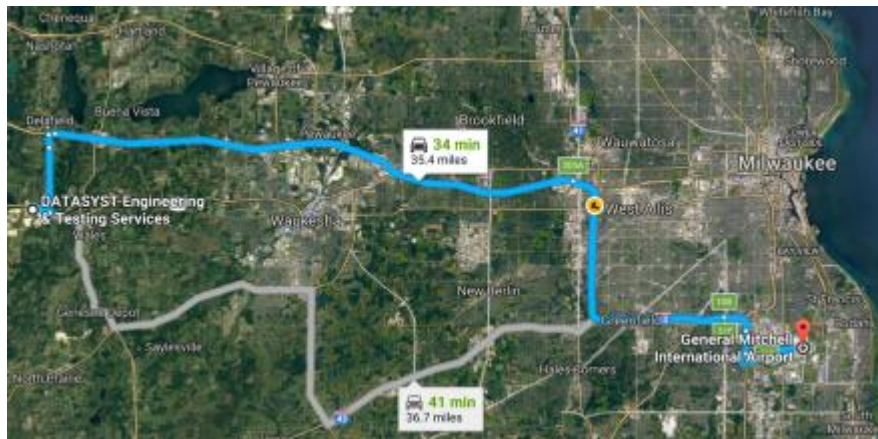

## AIR TRAVEL TO DATASYST

---

[General Mitchell International Airport](#) (MKE)

Directions to DATASYST from Airport

---

Google Maps – [search](#) results image highlighting recommended route in blue, below. See next page for corrections to search, and image of entrance into DATASYST.

## LODGING RECOMMENDATIONS

---

[Holiday Inn Express & Suites – Delafield](#) 3030 Golf Road, Delafield, WI 53018

[Staybridge Suites – Oconomowoc](#) 1141 Blue Ribbon Drive Oconomowoc, Wisconsin 53066

[Other options](#)

## DINING RECOMMENDATIONS

---

[Revere's Wells Street Tavern](#) 505 Wells Street, Delafield, WI 53018

[Kurt's Steakhouse](#) 22 W. Main Street, Delafield, WI 53018

Note a common correction to internet directions into DATASYST. The road displayed as a dotted line does not exist.

The image below shows the street image of the correction above, driving west on Highway 18, turning south into the parking lot.