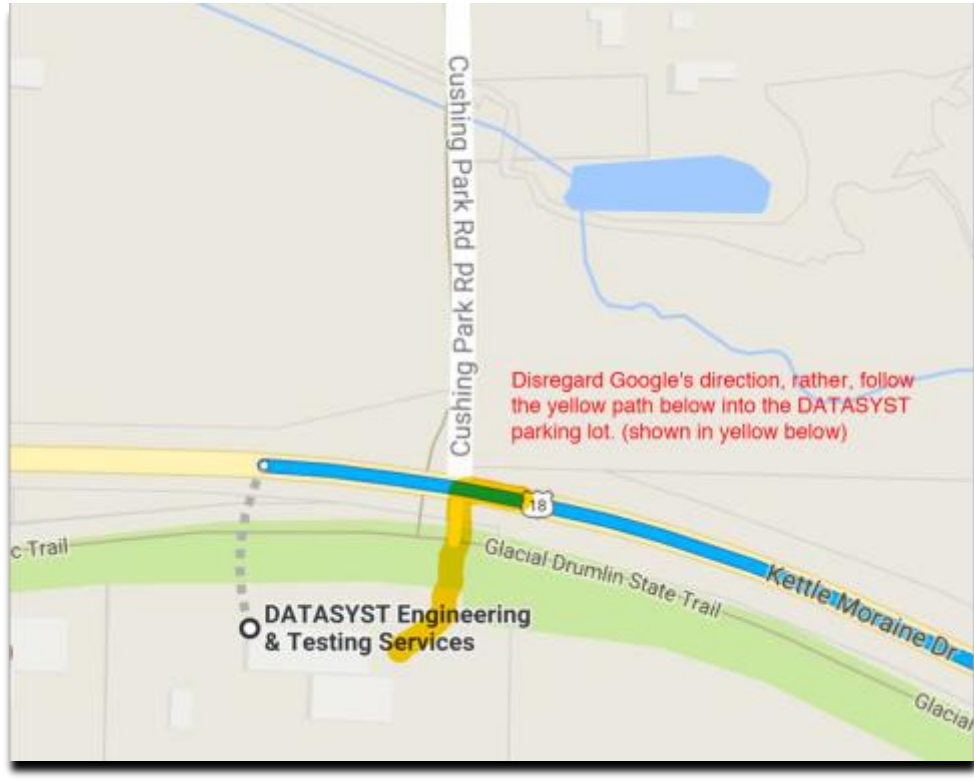

## LODGING RECOMMENDATIONS

---

[Holiday Inn Express & Suites – Delafield](#) 3030 Golf Road, Delafield, WI 53018

[Staybridge Suites – Oconomowoc](#) 1141 Blue Ribbon Drive Oconomowoc, Wisconsin 53066

[Other options](#)

## DINING RECOMMENDATIONS

---

[Revere's Wells Street Tavern](#) 505 Wells Street, Delafield, WI 53018

[Kurt's Steakhouse](#) 22 W. Main Street, Delafield, WI 53018

Note a common correction to internet directions into DATASYST. The road displayed as a dotted line does not exist.

The image below shows the street image of the correction above, driving west on Highway 18, turning south into the parking lot.